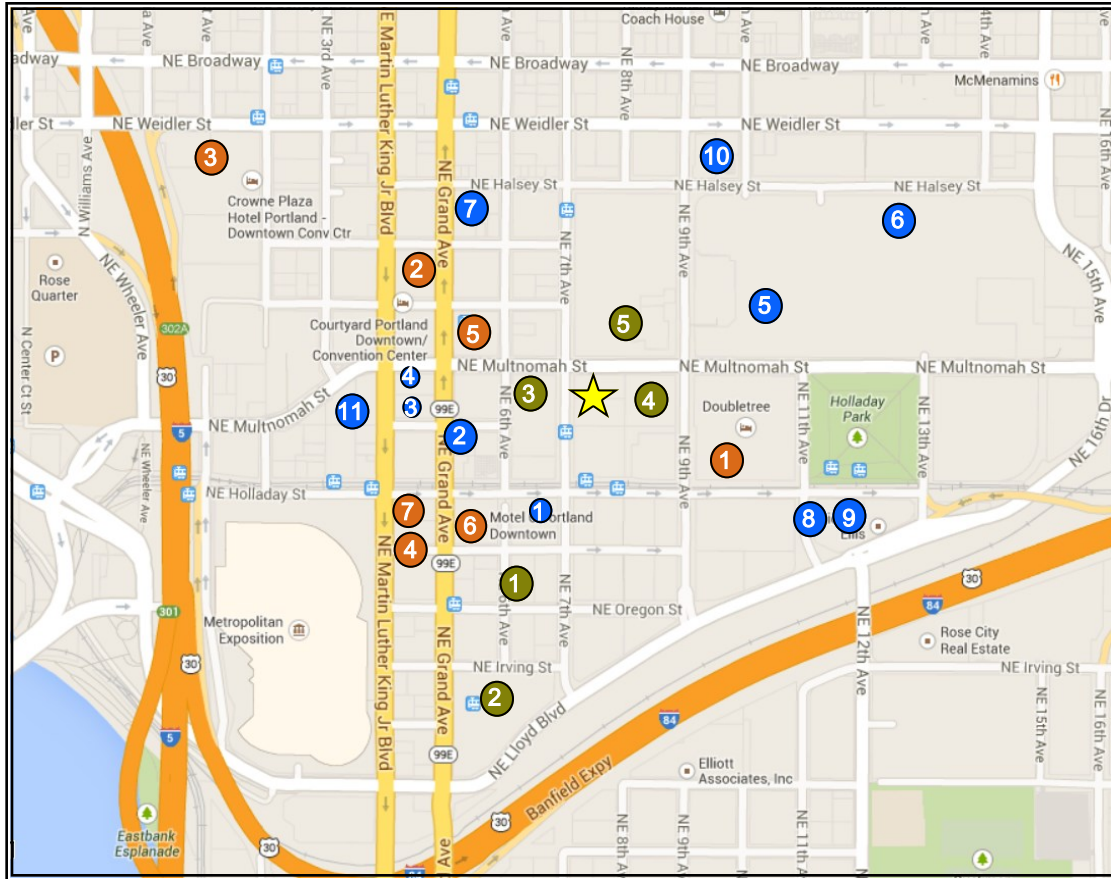

Columbia River Inter-Tribal Fish Commission

Local Restaurants/Hotels/Parking Facilities

● RESTAURANTS

- 1 Café Today**
650 NE Holladay
- 2 J Cafe**
533 NE Holladay
- 3 Denny's**
425 NE Hassalo
- 4 Red Robin**
1139 NE Grand
- 5 Stanfords**
913 Lloyd Center
- 6 Lloyd Center Food Court**
Lloyd Center Mall
- 7 Wendy's**
1421 NE Grand
- 8 Quizno's**
1130 NE Holladay
- 9 Temptations Café**
1130 NE Holladay
- 10 Chipotle**
704 NE Weidler
- 11 Burgerville**
1135 NE M L King Blvd

● HOTELS

- 1 Double Tree/Lloyd Center**
1001 NE Multnomah
- 2 Courtyard by Marriott**
435 NE Wasco
- 3 Holiday Inn**
1441 NE Second
- 4 Shilo Inn**
518 NE Holladay
- 5 LaQuinta**
431 NE Multnomah
- 6 Motel 6**
518 NE Holladay
- 7 Red Lion**
1021 NE Grand

● PARKING FACILITIES

- 1 Liberty Centre Parking Structure**
NE 6th and NE Oregon Street
- 2 Metro Building Parking**
NE 7th and NE Lloyd Blvd
- 3 Kaiser Permanente Parking**
NE 7th and NE Multnomah
- 4 Lloyd 700 Building**
NE 9th and NE Multnomah
Temporarily CLOSED during construction.
Through August 2015.
- 5 Lloyd Center Tower**
NE 7th and NE Multnomah